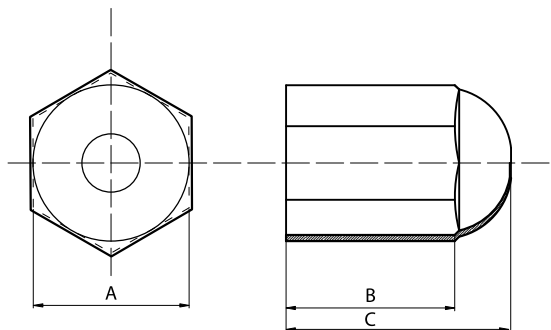

PROTECTIONS
ECO LONG HEXAGON CAPS

Material:
 RECYCLED MIXECO

Color:

Time saving

Poka yoke

Stock saving

CODE	DIMENSIONS (mm)		
INCH	A	B	C
ES20.6L ECO	20,6	25,0	36,8
ES23.8L ECO	24,0	28,0	40,0
ES28.6L ECO	28,6	30,0	41,2
ES34.9L ECO	34,9	31,0	45,5
METRIC			
ES14L ECO	14,0	28,0	29,0
ES16L ECO	16,0	28,0	29,5
ES17L ECO	17,0	28,0	32,0
ES19L ECO	19,0	28,0	35,0
ES22L ECO	22,0	28,0	37,0
ES24L ECO	24,0	28,0	40,0
ES25L ECO	25,0	28,0	40,0
ES27L ECO	27,0	28,0	41,5
ES30L ECO	30,0	30,0	42,5
ES32L ECO	32,0	30,0	43,0
ES36L ECO	36,0	30,0	45,0
ES41L ECO	41,0	31,0	47,5
ES46L ECO	46,0	30,0	47,5
ES50L ECO	50,0	30,0	49,0
ES55L ECO	55,0	41,0	67,0
ES60L ECO	60,0	41,0	67,0
ES65L ECO	65,0	42,0	66,0
ES70L ECO	70,0	42,0	68,0
ES75L ECO	75,0	42,0	70,0
ES80L ECO	80,0	42,0	71,0