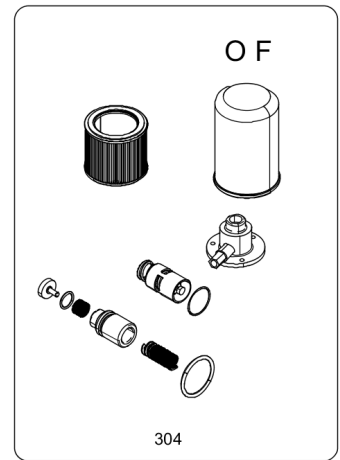

Item	Part No.	Name	Qty	Uom
301	2901370003	Kit A 2000H/1Y maintenance	1	EA
302A	2901370004	Kit B 4-6HP, 4000H/2Y maintenance	1	EA
302B	2901370010	Kit B 8-10HP, 4000H/2Y maintenance	1	EA
304	2901370011	Kit C 6000H/3Y maintenance	1	EA