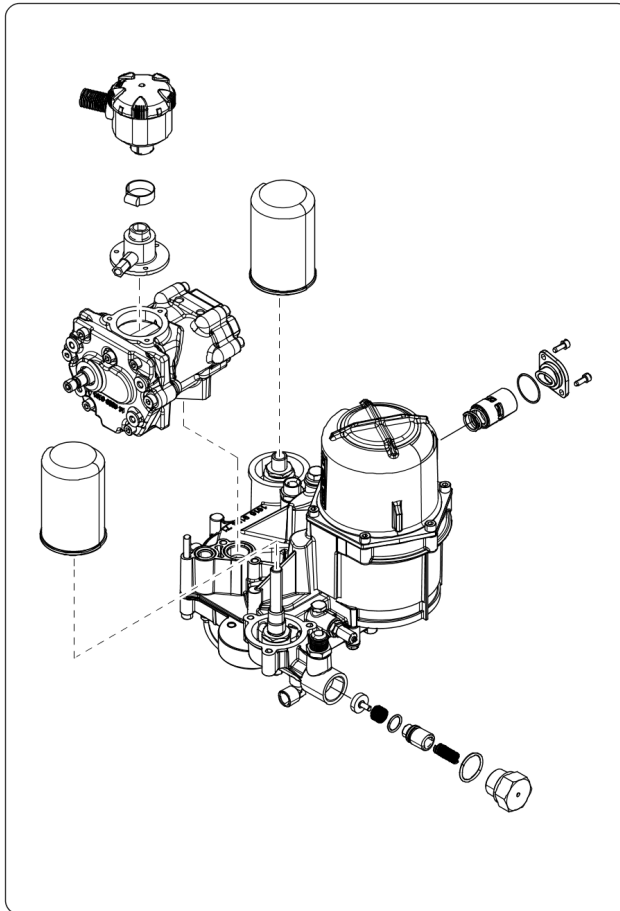

Screw Compressors

Parts List
LS 4 270 D 8 400/50 CE

FIAC

Screw Compressors

LS 4 270 D 8 400/50 CE

Parts List

Edition:1

- Copyright,
Any unauthorized use or copying of the contents or any part thereof is prohibited. This applies in particular to trademarks, model denominations, part numbers and drawings.
- Use only authorized parts. Any damage or malfunction caused by the use of unauthorized parts is not covered by Warranty or Product Liability.

Canopy

1127150160_00 Canopy 5-1

Item	Part No.	Name	Qty	Uom
301	2901370003	Kit A 2000H/1Y maintenance	1	EA
302A	2901370004	Kit B 4-6HP, 4000H/2Y maintenance	1	EA
302B	2901370010	Kit B 8-10HP, 4000H/2Y maintenance	1	EA
304	2901370011	Kit C 6000H/3Y maintenance	1	EA

Item	Part No.	Name	Qty	Uom
043	2236116896	Fan cover	1	EA
046	2236116895	Fan	1	EA
100	1127090003	Plug	2	EA
101	1127360454	Antivibration pad	1	EA
102	1127360402	Damper	1	EA
103	1127360040	Damper foot	4	EA
105	1127360440	Damper foot	2	EA
106	6210720200	Ball valve	1	EA
107	6210717800	Drain tap	1	EA
109	1127110103	Pressure guage	1	EA
110	1127190209	Safety valve	1	EA
116	1127090008	Plug hexagon	1	EA
123	1126000026	Tee fitting	1	EA
124	1127080001	Elbow fitting	1	EA
125	1127400805	Pulley	1	EA
126	1127370109	Belt	2	EA
127	1127230001	Rilsan tube	AR	EA
129	1127080270	Pipe tee fitting	1	EA
131	1127250002	Pressure switch	1	EA
135	1127380814	Motor	1	EA
142	1127510162	Beltguard	1	EA
144	1127510150	Belt guard support	1	EA
156	1127510189	Instrument support	1	EA
157	1125160493	Support	2	EA
180	1124050440	Pressure switch kit	1	EA
350	2204220443	Pulley	1	EA
413	1127080131	Nipple	2	EA
414	1091631933	Cooler	1	EA
415	1127230991	Pipe	1	EA
416	1127231064	Pipe	1	EA
417	1127080126	Nipple	2	EA