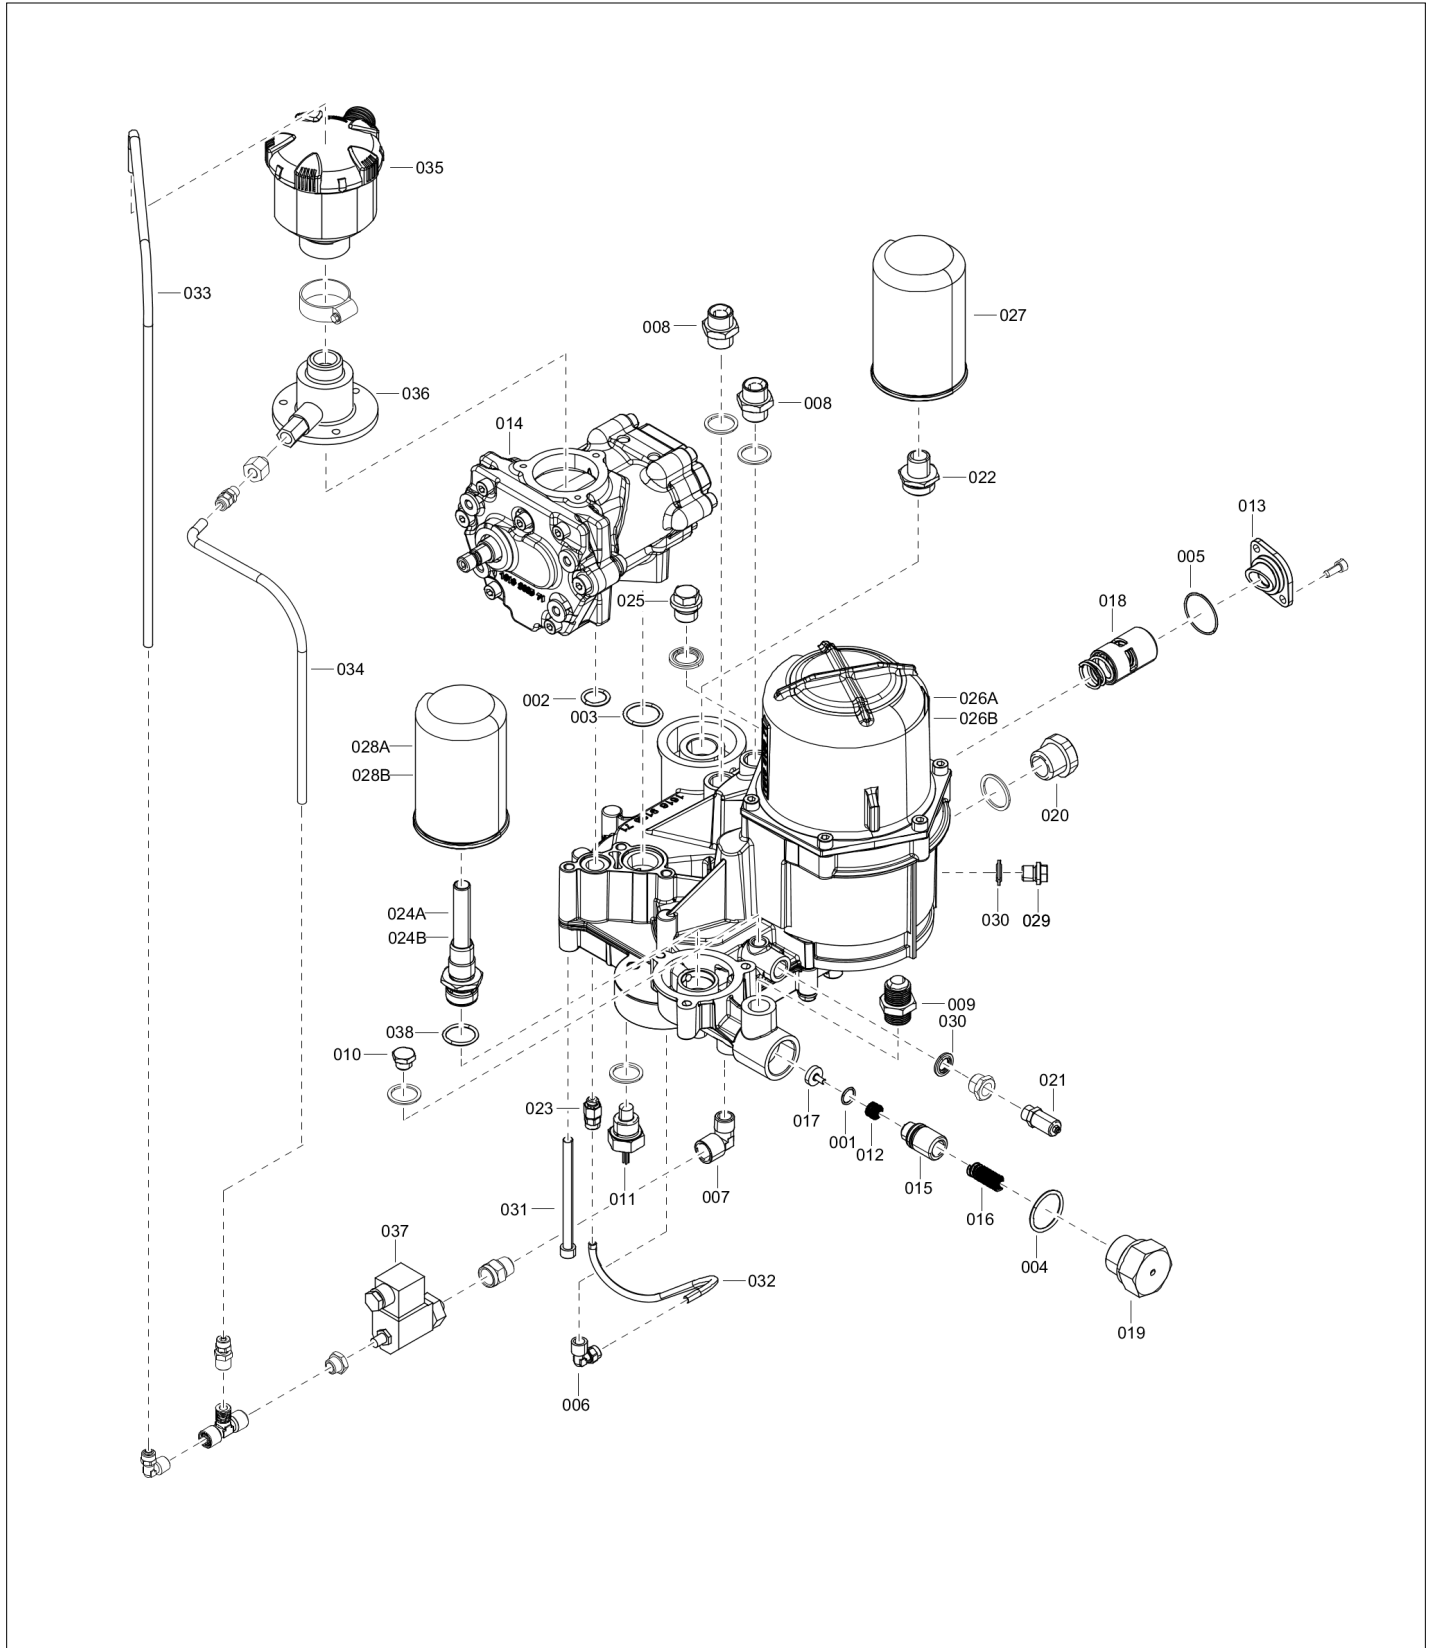

Integrated block 1124730001_00 Integrated Block

Item	Part No.	Name	Qty	Uom
001	0663210540	O-ring	1	EA
002	0663210673	O-ring	1	EA
003	0663211362	O-ring	1	EA
004	0663313000	O-ring	1	EA
005	0663713200	O-ring	1	EA
006	1127080056	Elbow	1	EA
007	1127080087	Elbow	1	EA
008	1127080126	Nipple	2	EA
009	1127080131	Nipple	1	EA
010	1127090009	Plug hexagon	1	EA
011	1127480800	Temp.-LS Probe capsule	1	EA
012	1513006400	Spring	1	EA
013	1614611800	Thermostatic valve cover	1	EA
014	1616903480	Screw element	1	EA
015	1622655800	Piston	1	EA
016	1622655900	Spring	1	EA
017	1622656903	Valve	1	EA
018	1622706405	Thermostatic valve	1	EA
019	1629007216	Housing	1	EA
020	2200759910	Plug	1	EA
021	2202721501	Safety valve	1	EA
022	2202928703	Nipple	1	EA
023	2204154601	Check valve	1	EA
024A	2204213824	Nipple OSE (For 4-6 HP)	1	EA
024B	2204213822	Nipple OSE (For 8-10 HP)	1	EA
025	2204220406	Plug	1	EA
026A	9824179600	Integrated block (For 4-8 HP)	1	EA
026B	9824180800	Integrated block (For 10 HP)	1	EA
027	6211472650	Oil filter	1	EA
028A	6221372650	Air- Oil separator (For 4-6 HP)	1	EA
028B	6221372850	Air- Oil separator (For 8-10 HP)	1	EA