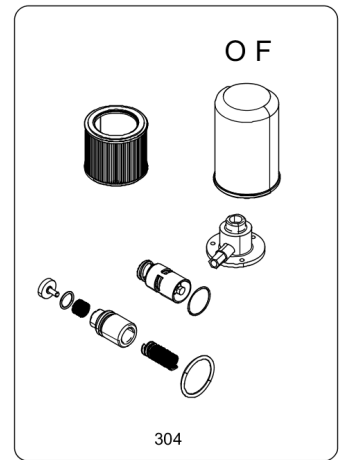

Item	Part No.	Name	Qty	Uom
301	2901370003	Kit A 2000H/1Y maintenance	1	EA
302A	2901370004	Kit B 4-6HP, 4000H/2Y maintenance	1	EA
302B	2901370010	Kit B 8-10HP, 4000H/2Y maintenance	1	EA
304	2901370011	Kit C 6000H/3Y maintenance	1	EA