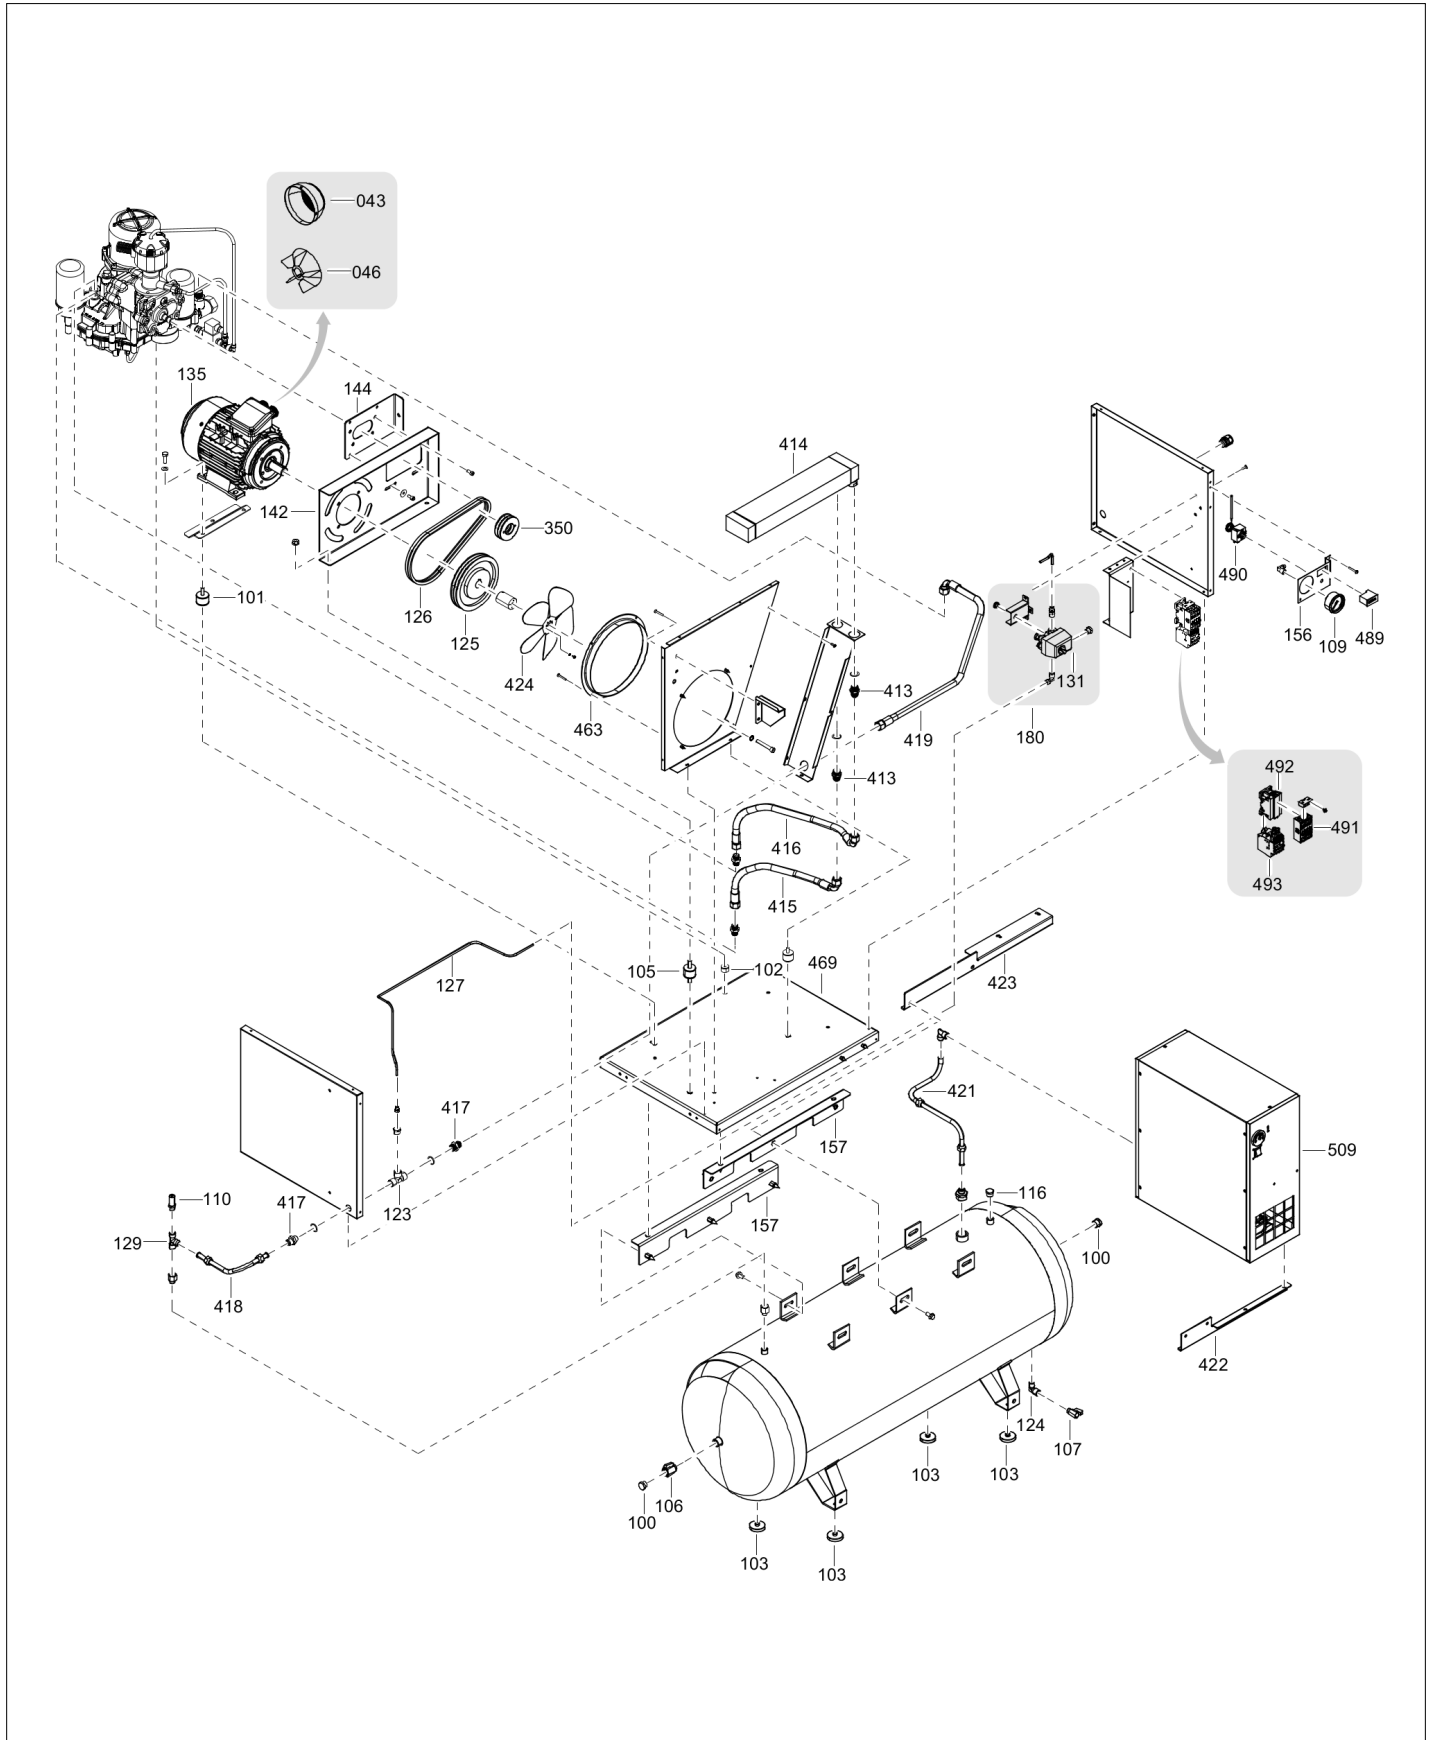

Compressor package 4116001119_00 Compressor package

Item	Part No.	Name	Qty	Uom
043	2236116897	Fan cover	1	EA
046	2236116895	Fan	1	EA
100	1127090003	Plug	2	EA
101	1127360454	Antivibration pad	1	EA
102	1127360402	Damper	1	EA
103	1127360040	Damper foot	4	EA
105	1127360440	Damper foot	2	EA
106	6210720200	Ball valve	1	EA
107	6210717800	Drain tap	1	EA
109	1127110103	Pressure guage	1	EA
110	1127190209	Safety valve	1	EA
116	1127090008	Plug hexagon	1	EA
123	1126000026	Tee fitting	1	EA
124	1127080001	Elbow fitting	1	EA
125	1127400996	Pulley	1	EA
126	1127370150	Belt	2	EA
127	1127230001	Rilsan tube	AR	EA
129	1127080270	Pipe tee fitting	1	EA
131	1127250002	Pressure switch	1	EA
135	1127380812	Motor	1	EA
142	1127510162	Beltguard	1	EA
144	1127510150	Belt guard support	1	EA
156	1127510189	Instrument support	1	EA
157	1125160493	Support	2	EA
180	1124050440	Pressure switch kit	1	EA
350	2204220443	Pulley	1	EA
413	1127080131	Nipple	2	EA
414	1091631933	Cooler	1	EA
415	1127230991	Pipe	1	EA
416	1127231064	Pipe	1	EA
417	1127080126	Nipple	2	EA