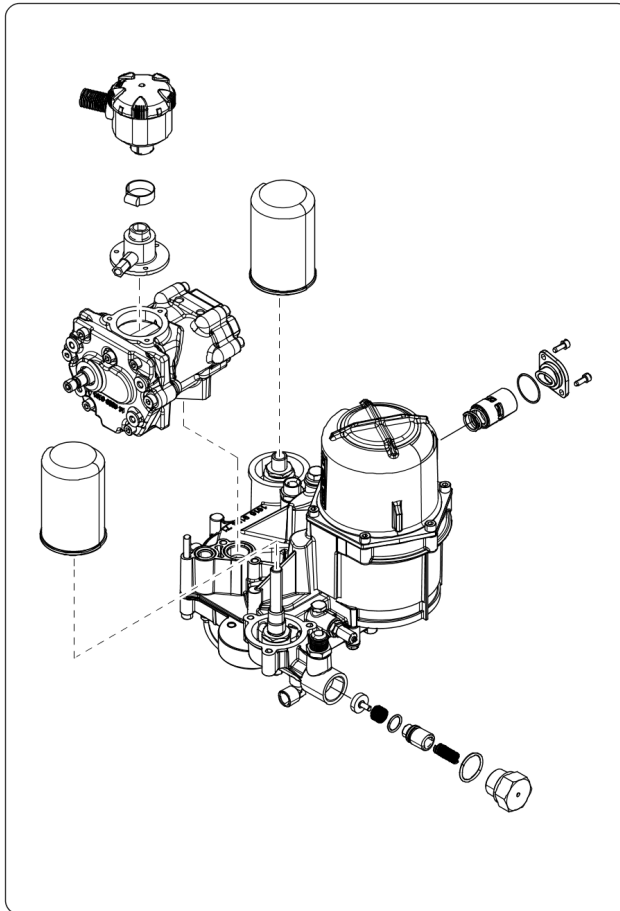

Screw Compressors

Parts List
LS 8 270 D 8 400/50 CE

FIAC

Screw Compressors

LS 8 270 D 8 400/50 CE

Parts List

Edition:1

- Copyright,
Any unauthorized use or copying of the contents or any part thereof is prohibited. This applies in particular to trademarks, model denominations, part numbers and drawings.
- Use only authorized parts. Any damage or malfunction caused by the use of unauthorized parts is not covered by Warranty or Product Liability.

Canopy

1127150160_00 Canopy 5-1

Item	Part No.	Name	Qty	Uom
301	2901370003	Kit A 2000H/1Y maintenance	1	EA
302A	2901370004	Kit B 4-6HP, 4000H/2Y maintenance	1	EA
302B	2901370010	Kit B 8-10HP, 4000H/2Y maintenance	1	EA
304	2901370011	Kit C 6000H/3Y maintenance	1	EA