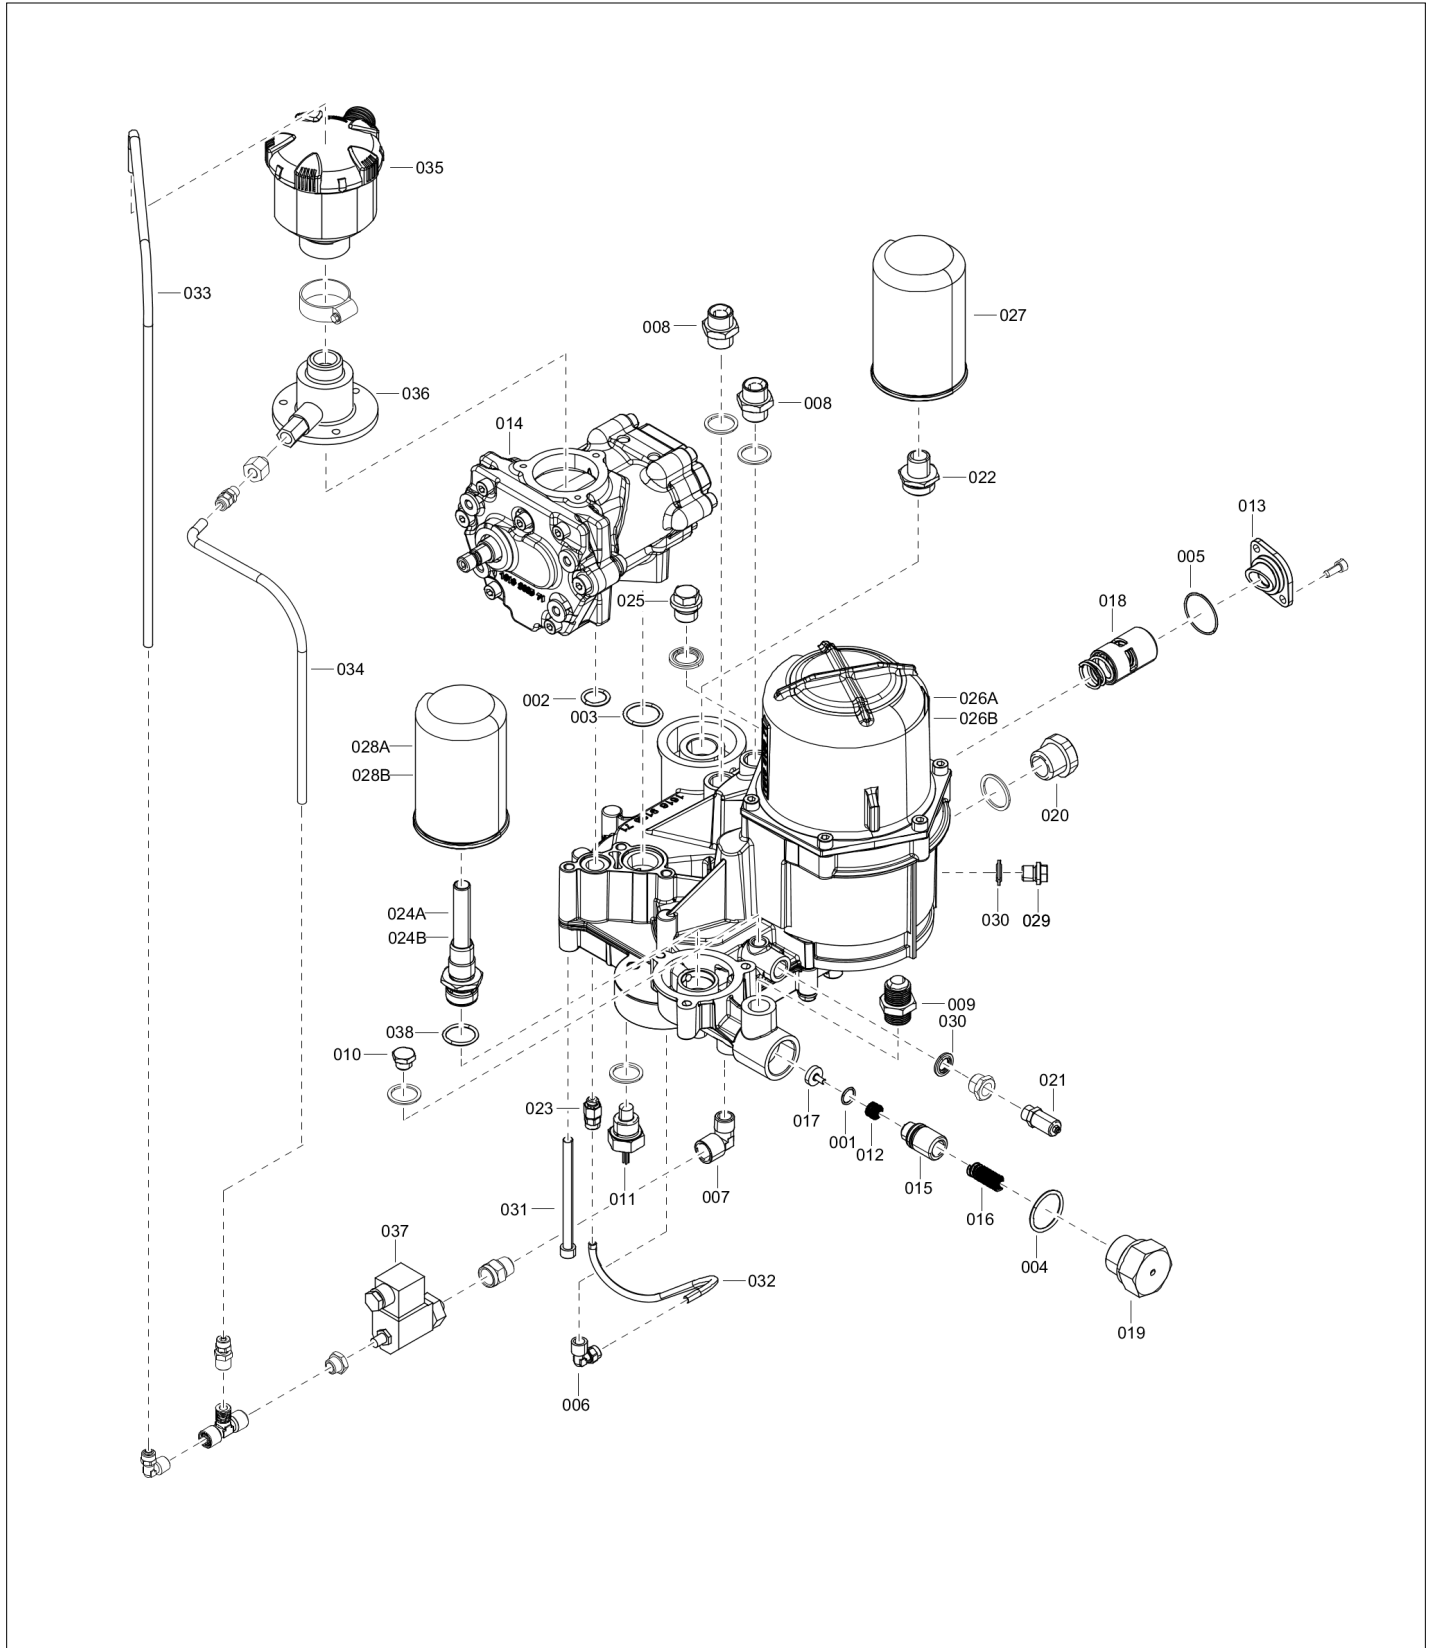

Integrated block 1609504232_00 Integrated Block

Item	Part No.	Name	Qty	Uom
001	0663210540	O-ring	1	EA
002	0663210673	O-ring	1	EA
003	0663211362	O-ring	1	EA
004	0663313000	O-ring	1	EA
005	0663713200	O-ring	1	EA
006	1127080056	Elbow	1	EA
007	1127080087	Elbow	1	EA
008	1127080126	Nipple	2	EA
009	1127080131	Nipple	1	EA
010	1127090009	Plug hexagon	1	EA
011	1127480800	Temp.-LS Probe capsule	1	EA
012	1513006400	Spring	1	EA
013	1614611800	Thermostatic valve cover	1	EA
014	1616903480	Screw element	1	EA
015	1622655800	Piston	1	EA
016	1622655900	Spring	1	EA
017	1622656903	Valve	1	EA
018	1622706405	Thermostatic valve	1	EA
019	1629007216	Housing	1	EA
020	2200759910	Plug	1	EA
021	2202721501	Safety valve	1	EA
022	2202928703	Nipple	1	EA
023	2204154601	Check valve	1	EA
024A	2204213824	Nipple OSE (For 4-6 HP)	1	EA
024B	2204213822	Nipple OSE (For 8-10 HP)	1	EA
025	2204220406	Plug	1	EA
026A	9824179600	Integrated block (For 4-8 HP)	1	EA
026B	9824180800	Integrated block (For 10 HP)	1	EA
027	6211472650	Oil filter	1	EA
028A	6221372650	Air- Oil separator (For 4-6 HP)	1	EA
028B	6221372850	Air- Oil separator (For 8-10 HP)	1	EA